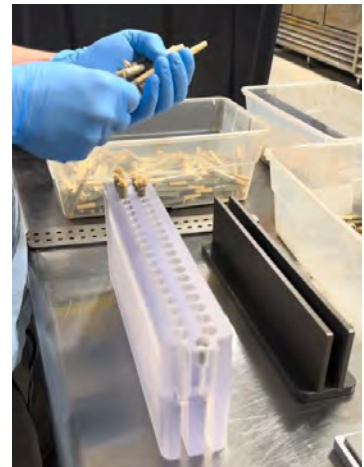

XYLEM

ROBOTICS

XYLEM Y1

FULLY AUTOMATED PREROLL INFUSION MACHINE

 **Speed:** 500 units/hour

 **Preroll Type:** Paper cones, straight rolled tubes, blunt wraps, and form factors

 **Fill Material:** Any liquifiable concentrates: rosin, live resin, distillate, sauce, CBD, D8, or HHC

 **Low Temp Filling:** Fill at temperatures as low as 35°C

 **Infusion Types:** Donut joints and hash holes

 **Personnel:** 1 Technician

LEARN MORE

www.xylemtech.com

CONTACT

+1 (281) 277 0229

Xylem Robotics
10905 Cash Road
Stafford, TX 77477